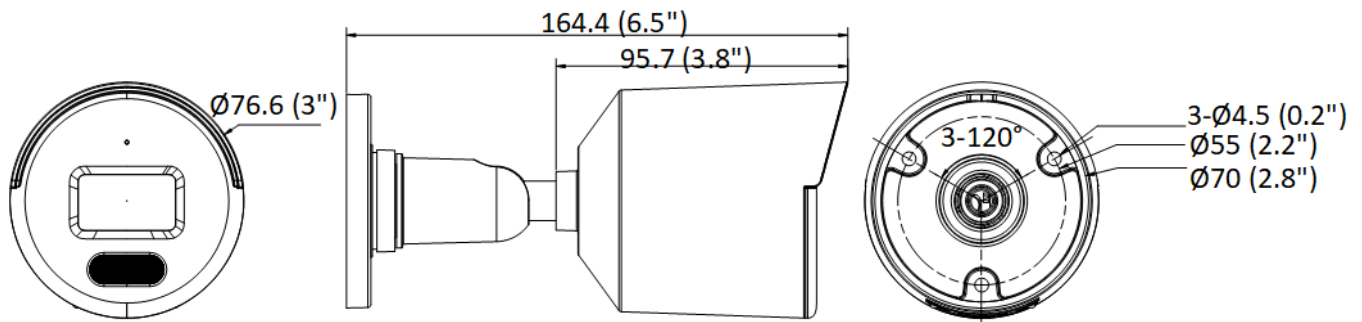

Safety	UL (UL 60950-1); CB (IEC 60950-1:2005 + Am 1:2009 + Am 2:2013, IEC 62368-1:2014); CE-LVD (EN 60950-1:2005 + Am 1:2009 + Am 2:2013, IEC 62368-1:2014); BIS (IS 13252(Part 1):2010+A1:2013+A2:2015)
Environment	CE-RoHS (2011/65/EU); WEEE (2012/19/EU); Reach (Regulation (EC) No 1907/2006)
Protection	IP67 (IEC 60529-2013)

▪ Available Model

DS-2CD1027G0-LUF (2.8/4 mm)

DS-2CD1027G0-L (2.8/4 mm)

▪ Dimension

Unit: mm (inch)